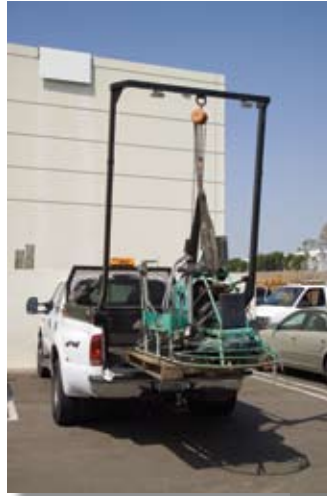

Lift-Off System

The Multiquip Lift Off system is an innovative new product that will provide you with the ability to lift and load items up to 1,500 pounds into your truck bed.

This unique system is simple and easy to use. It infinitely provides more versatility than truck-mounted cranes or lift gates. During the work week you can use it to load compaction equipment, concrete finishers and other work material. When the weekend comes, the Lift-Off will easily lift watercraft or ATV's in minutes.

Load and unload pallets easily. Special decks can be created to handle other items.

© COPYRIGHT 2006, MULTIQUIP INC.

All features and specifications are subject to change without notice.
MQLIFT-365 Rev. 0 (01-06)

MULTIQUIP INC.
POST OFFICE BOX 6254
CARSON, CA 90749
310-537-3700 • 800-421-1244
FAX: 310-537-3927
E-MAIL: mq@multiquip.com
www.multiquip.com